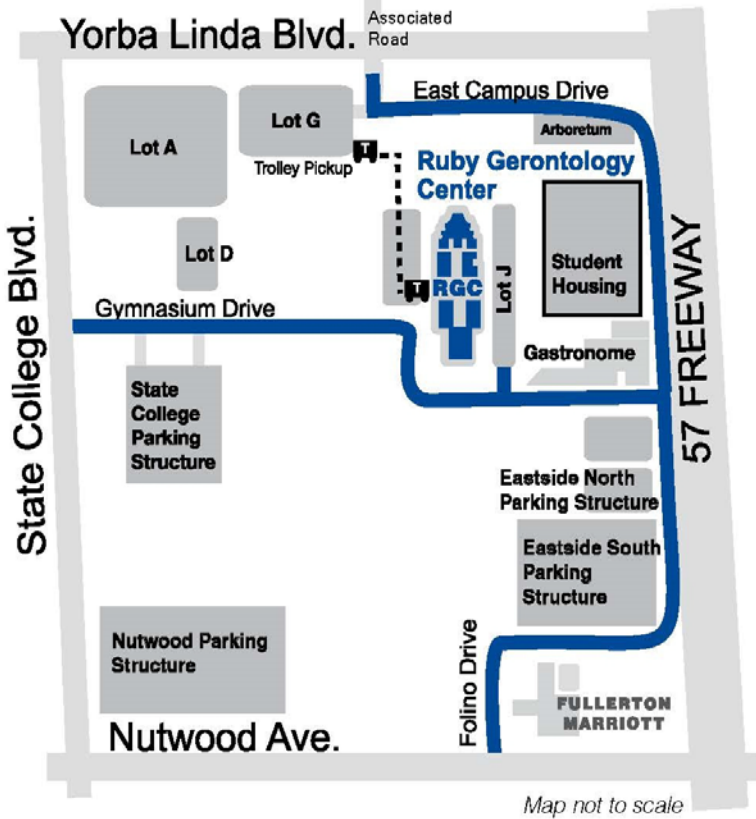

Campus Map

Access OLLI-CSUF's Ruby Gerontology Center (RGC) from: 1) Nutwood Ave. via Folino Drive; 2) from State College Blvd. via Gymnasium Drive; or 3) from Yorba Linda Blvd. via East Campus Drive (opposite Associated Road).

The OLLI Trolley is free and travels between the OLLI Trolley stop (Lot G) and the RGC.

See OLLI's Blue Book or the [OLLI website](#) for more information.