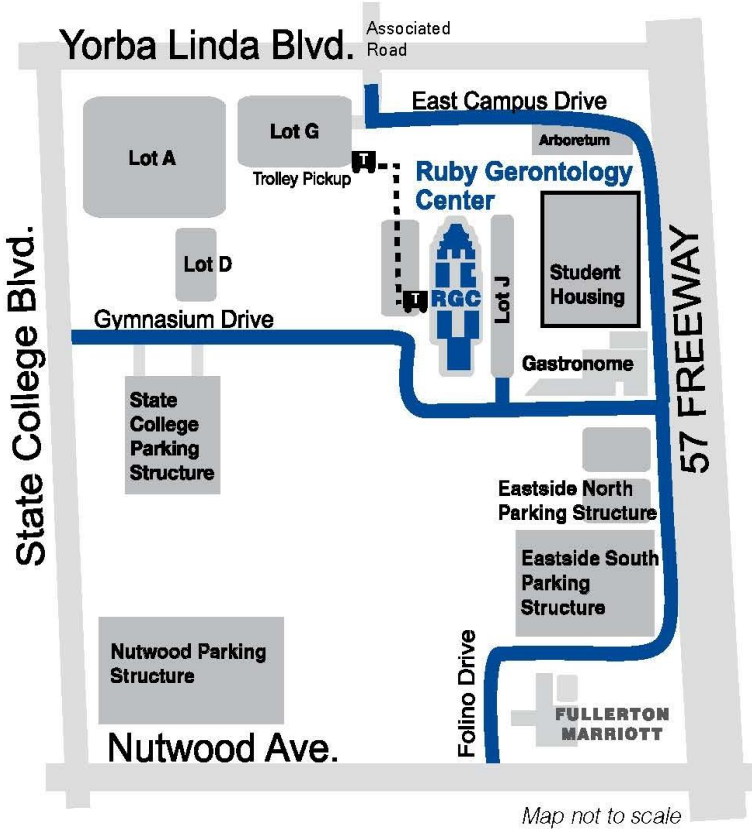

To view the current OLLI brochure, go to the [OLLI-CSUF website](#).

Photo by Jim DiTota

Photo by Maryann Stevens

Campus Map

Access OLLI-CSUF's Ruby Gerontology Center (RGC) from: 1) Nutwood Ave. via Folino Drive; 2) from State College Blvd. via Gymnasium Drive; or 3) from Yorba Linda Blvd. via East Campus Drive (opposite Associated Road).

[Search for "OLLI Fullerton" in Google Maps](#)

Parking Information

OLLI members receive a parking permit, included with their membership, good in certain student parking lots and structures. Visitors need a parking pass. Lot J, immediately east of the RGC, is exclusively for OLLI members.