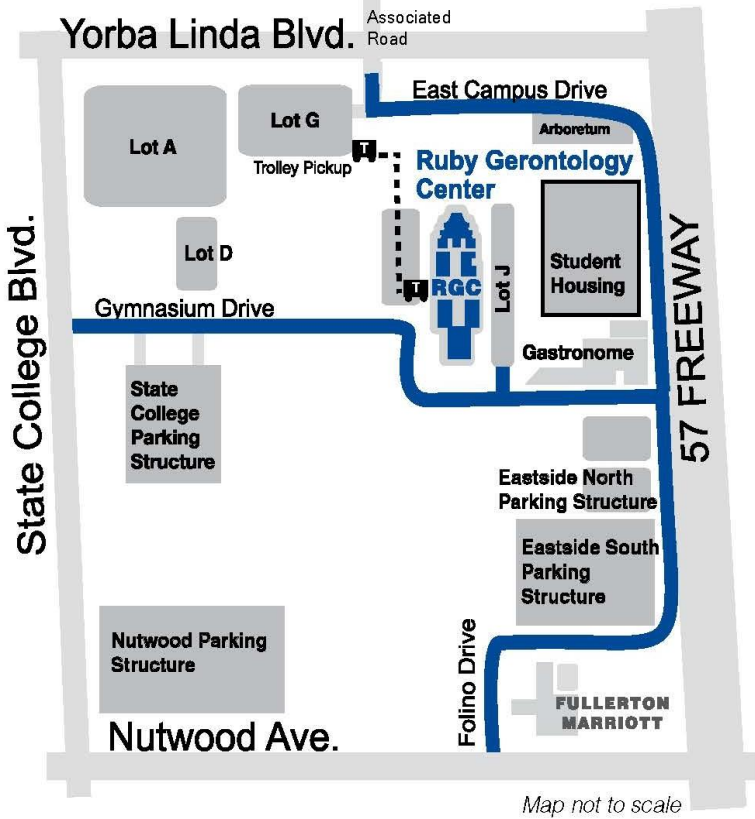

Campus Map

Access OLLI-CSUF's Ruby Gerontology Center (RGC) from: 1) Nutwood Ave. via Folino Drive; 2) from State College Blvd. via Gymnasium Drive; or 3) from Yorba Linda Blvd. via East Campus Drive (opposite Associated Road).

The OLLI Trolley is free and travels between the OLLI Trolley stop (Lot G) and the RGC.

See OLLI's Blue Book or the [OLLI website](#) for more information.