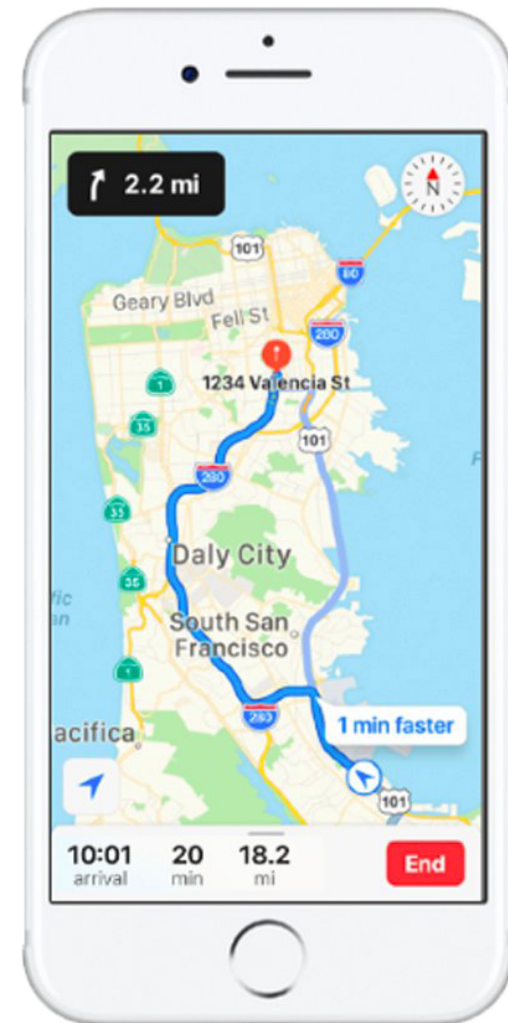

Maps

Major Changes in iOS 11

Alternative routes may be displayed while driving