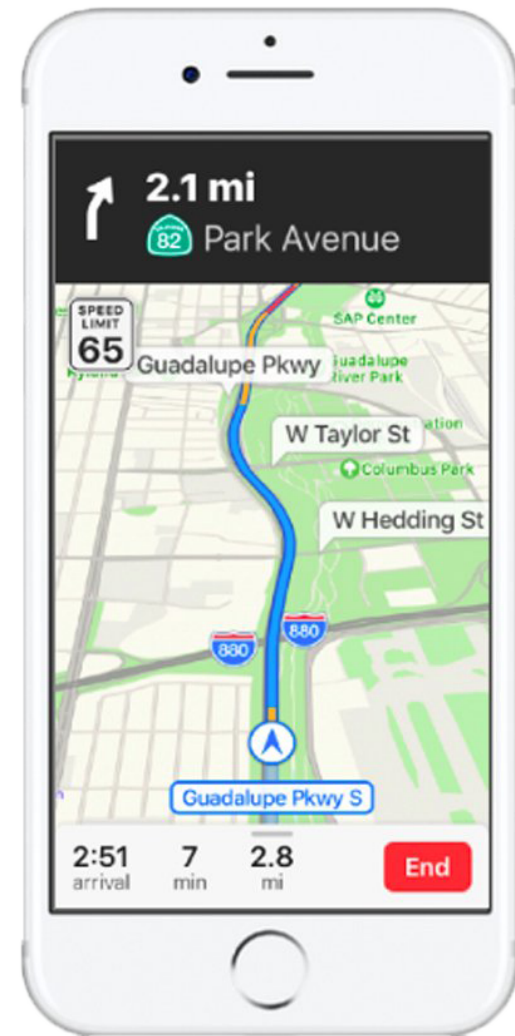

### Lane Guidance

Tells you which lane(s) to be driving in before making a turn or getting off a highway

# Maps

## Major Changes in iOS 11

Speed Limits are displayed

## Directions

From any searched item landmark or dropped pin

Tap directions

Drive, Walk, Transit or ride