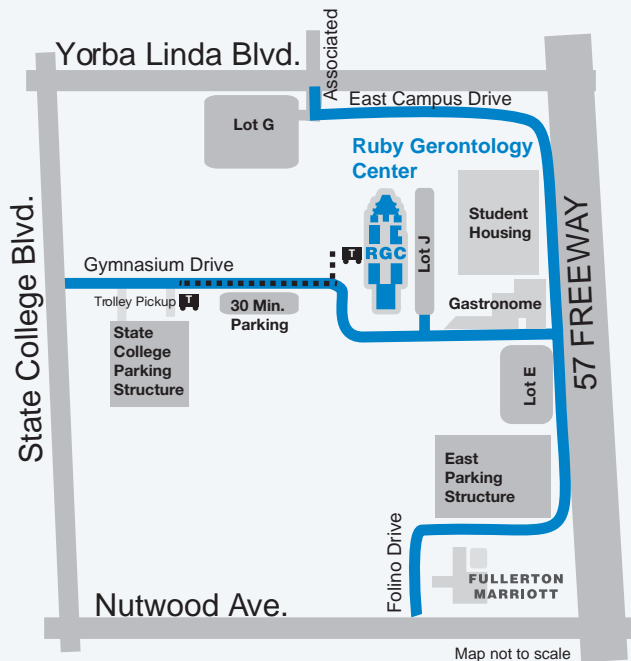

### Spring Preview

**Saturday, January 6 • 10:00 - 11:30 a.m.**

Cal State Fullerton Campus, Ruby Gerontology Center

Would you like to take classes with a vital group of active adults aged 50 and better? Join us for an informative meeting to hear about our new classes and lifelong learning opportunities. No exams or grades at OLLI – just fascinating, fun classes and activities.

- Free light refreshments
- Overview of spring classes and activities
- Opportunities to register
- Free parking with shuttle service from State College Parking Structure (enter on Gym Drive, off of State College Boulevard)

#### For more information:

657-278-2446 | [olli-info@fullerton.edu](mailto:olli-info@fullerton.edu) | <http://olli.fullerton.edu>

{Over for Campus Map/Parking Information}

**OLLI Trolley:** The OLLI Trolley will continuously transport guests between the State College Parking Structure and the Ruby Gerontology Center (RGC)—home of OLLI-CSUF. Park in the State College Parking Structure entrance to park and board the OLLI Trolley.

**Parking & Campus Access:** Weekend parking is free. Enter the Cal State Fullerton (CSUF) campus at Gymnasium Drive/Entrance 6 (see photo) from State College Blvd. Turn east onto Gymnasium Drive and go about 50 yards to the State College Parking Structure entrance to park and board the OLLI Trolley.